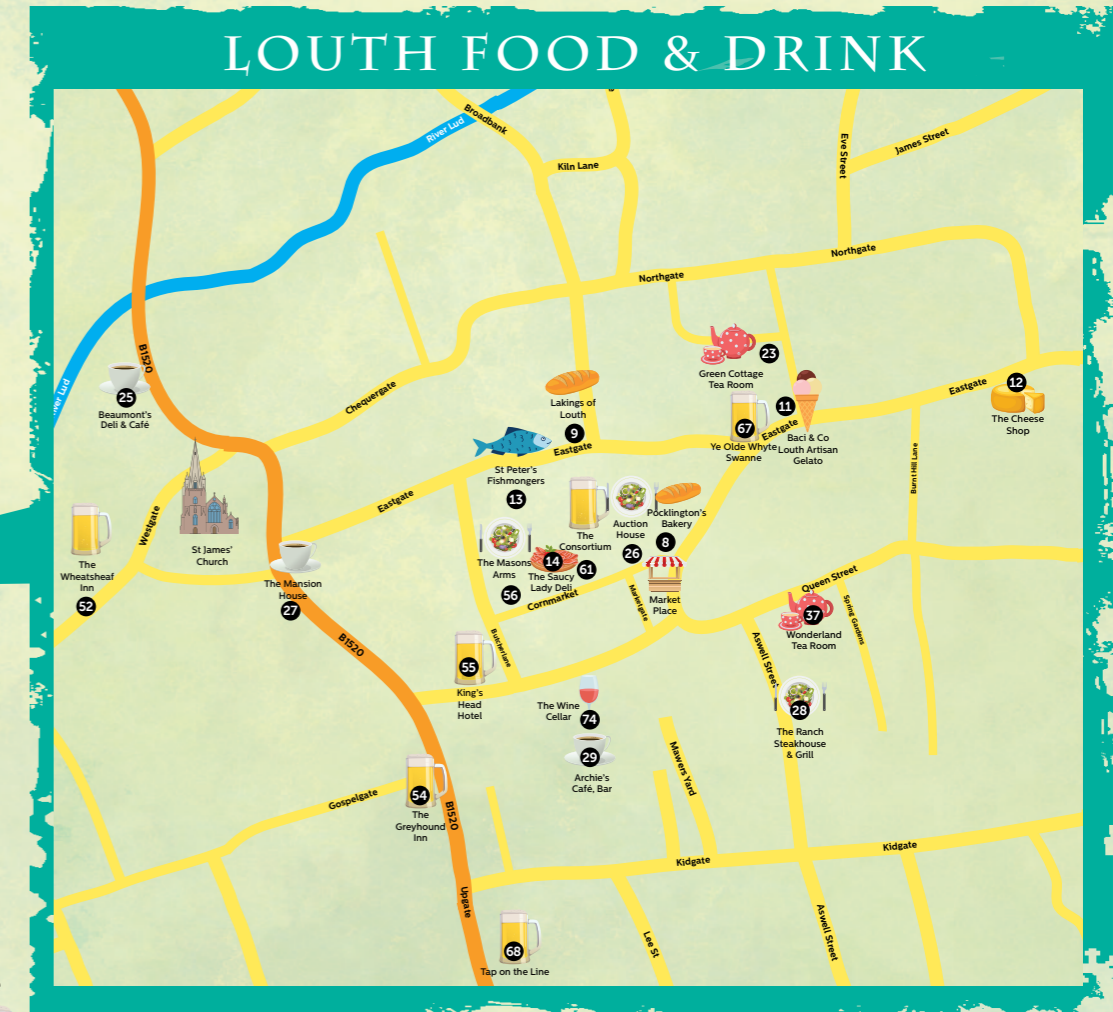

LINCOLNSHIRE WOLDS FOOD MAP

tastelincolnshire.co.uk

This self-guided trail will take you on a journey of culinary discovery around the charmingly beautiful Lincolnshire Wolds.

With a huge agricultural yield, sending grain and food across the UK, great food and drink is at the heart of what we do in the Lincolnshire Wolds. From the grain stores to the breweries and distilleries, the Wolds have always nurtured a productive connection to its natural resources and is home to innovative local producers, including centuries old butchers, bakers, brewers, cheese shops and farmers.

SHOPS, FARM SHOPS AND DELI

- 1 **Sunnyside Up Farm Shop**, Butchery and Cafe, Tealby Road, Market Rasen, LN8 3UL sunnysideupfarmshop.com
- 2 **Field Farm Shop**, High Toynton, Horncastle, LN9 6NL fieldfarmshop.co.uk
- 3 **The Granary Farm Shop and Tea Room**, Bardney Rd, Wragby, Market Rasen, LN8 5RQ thegranaryfarmshop.myshopify.com
- 4 **Myers Bakery, Café and Deli**, 20 Bull Ring, Horncastle, LN9 5HU myersbakery.co.uk
- 5 **The Cheese Shed @ Cote Hill Farm**, Osgodby, Market Rasen, LN8 3PD cotehill.com/cheeseshed
- 6 **The Chocolate Drop Artisan Chocolate Shop**, North Willingham, Market Rasen, LN8 3RH thechocolatedrop.co.uk
- 7 **Sweet Vanilla Spilsby**, 7 Cornhill, Spilsby, PE23 5JP dennetts.co.uk/sweet-vanilla-spilsby
- 8 **Pocklington's Bakery**, 2 Market Pl, Louth, LN11 9NR pocklingtons-bakery.co.uk
- 9 **Lakings of Louth**, Butchers, Bakers & Delicatessen, 33 Eastgate, Louth, LN11 9NB lakings.co.uk
- 10 **Grimblethorpe Hall Artisan Butchers**, Grimblethorpe, Hall, Louth, LN11 0RB grimblethorpehall.co.uk
- 11 **Baci & Co Louth Artisan Gelato**, 101 Eastgate, Louth, LN11 9PL bacis.co.uk
- 12 **The Cheese Shop Louth**, 108 Eastgate, Louth, LN11 9AA thecheeseshoplouth.co.uk
- 13 **St Peter's Fishmongers**, Shop 3, New Market Hall, Louth, LN11 9NS facebook.com/Stpeterslouth
- 14 **The Saucy Lady Deli**, 7 Cornmarket, Louth, LN11 9PY thesaucylady.co.uk